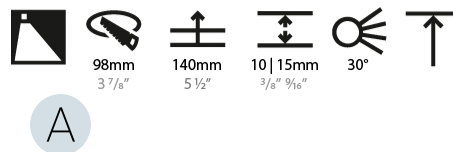

A35549-

base number   Reflector
Options

1. To build a product code in our configurator select the specify button on the base model # product page
2. To build a manual product code on this datasheet choose from the options listed below in blue font and add the suffix to the base model #

GENERAL

Series: Bioniq
Subseries: Bioniq Round Wallwash
Brand: Prolicht
Division: Architectural
Mounting Type: Recessed
Mounting Location: Ceiling
Subcategory: Downlight

PHYSICAL

Shape: Round
Diameter (mm): 107
Diameter (in): 4 3/16
Height (mm): 118
Height (in): 4 5/8
Ceiling Thickness (mm): 10 / 12.5 / 15
Ceiling Thickness (in): 3/8 or 1/2 or 9/16
Min. Recessing Depth (mm): 140
Min. Recessing Depth (in): 5 1/2
Light Distribution: Adjustable / Asymmetric
Weight (kg): 0.456
Weight (lbs): 1
Fixture Finish: Chrome
Fixture Material: Aluminum Die Cast
Cut-out Measurements: 98mm / 3 7/8"

ELECTRICAL

Lamp Type: LED (Zhaga Standard)
Total Output Wattage (W): 15
Dimming: Dali Dimming
Driver Included: No
Driver Location: Recessed Housing
Driver Type: Constant Current - 120Vac
Housing: See components
Input Voltage (V): 120
Constant Current (MA): 350

LED

Number of LEDs: 1
Color Temperature (°K): Warm Dim
Max. Delivered Lumen (lm): 910
Nominal Lumen (lm): 1140
CRI: >90 CRI
Lamp Life (hrs): 50000

OPTICAL

Reflector: 20 / 40 / 60

RATINGS AND CERTIFICATIONS

Certified By: Certified for North American Standards
IP rating: IP20